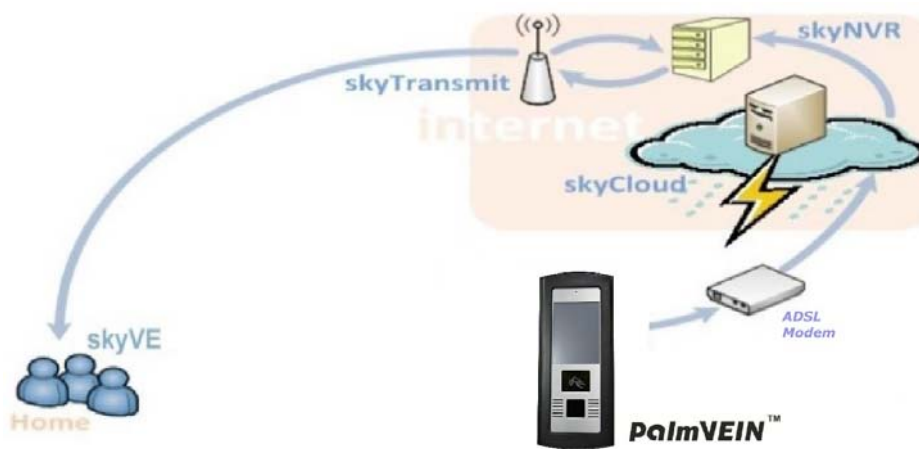

Net IP PalmVEIN™ Biology Identification Camera

SkyCode : Encoder to stream

Safety is no more a dream

The humanity design for handy installation.

Home is no more a distance

Travel over clouds, Creation member club.

Safety is no more a dream

Anti-network jam Attack remover.

Build castles is no more in the air

Network connection, E-Billboard, Broadcasting

Non-touch PalmVEIN Blood detection

Vein blood absorbs the radiation.

Sensor creates image(5 MB).

Software creates template(0.8 KB).

PalmVEIN / RFID / Encrypted KB / Network Stream

★architecture

★feature

- ✗ Cloud Member Club Registration
- ✗ H.264 SVC scalable video coding
- ✗ Stream of MJPEG
- ✗ TCP/IP, DHCP, HTTP, ICMP, UPnP, ARP, DNS, DDNS, PPPoE, FTP, SNTp
- ✗ Anti-DDOS / ACL
- ✗ None Door Stopping Architecture

- ✗ The identification rate is high.
FRR(false rejection rate) = 0.01%,
FAR(false acceptance rate) 0.00008%.
- ✗ Compared with finger vein and dorsal hand vein, the palm vein has more identity elements.