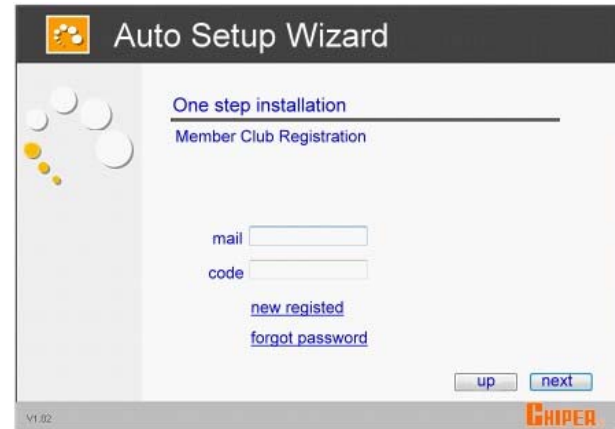

Net IP Gather : Gateway Force

SkyCode : Encoder to stream

Safety is no more a dream

The humanity design for handy installation.

Home is no more a distance

Travel over clouds, Creation member club.

Safety is no more a dream

Anti-network jam Attack remover.

Build castles is no more in the air

Network connection, E-Billboard, Broadcasting

Model : nGW500

★architecture

★feature

- ✂ Cloud Member Club Registration
- ✂ SPI Firewall and DMZ zone
- ✂ VDSL, ADSL, CATV
- ✂ TCP/IP, DHCP, HTTP, ICMP, UPnP, ARP, DNS, DDNS, PPPoE, FTP, SMTP
- ✂ Anti-DDOS / QoS / ACL
- ✂ None Door Stopping Architecture
- ✂ Gather all of IP camera over network
- ✂ Gather WiFi and Cable network
- ✂ Gather PPPoE or Static IP
- ✂ 3 step for ASW (Auto setup wizard)
- ✂ Non DDNS request
- ✂ Serial NO. or mail address member
- ✂ Remote monitoring system

For H.264 SVC scalable video coding system

*[specification](#) model : nGW500

Auto Setup Wizard

Gather all of NET IP Camera

One stop, 3step to installation

Specification is subject to change without prior notification.