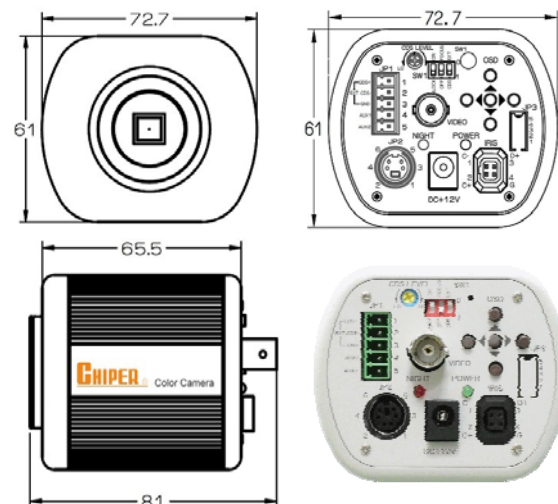

diagram and dimension

model : CPT-CD40

Specification is subject to change without prior notification.