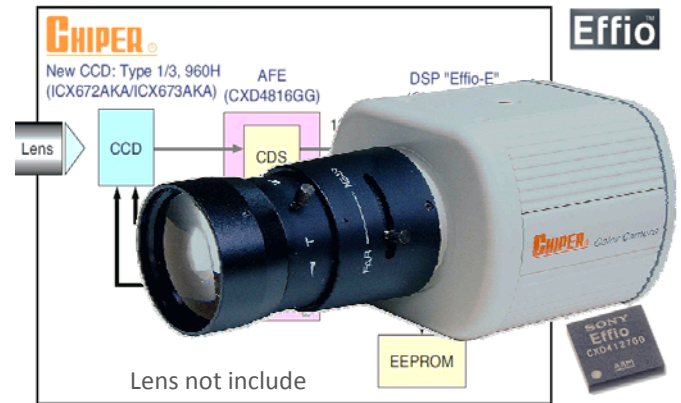

1/3" Effio Exview HAD II SONY 960H CCD  
Star Light, Day and Night ICR Camera

# CPT-CD34

High resolution 700 TV lines  
Day-Night ICR filter , true color and fine focus image

## SPECIFICATION

camera	model : CPT-CD40
Image sensor	Sony Effio 1/3" Exview HAD II COLOR CCD
Scanning system	2:1 interlace
Scanning frequency	NTSC: Hor 15,734Hz x Ver 59.94Hz, 60Hz Line lock PAL: Hor 15,625Hz x Ver 50Hz, 50Hz Line lock
Picture elements	NTSC: 976(H) x 494(V), 480K, 525 lines 60Hz PAL: 976(H) x 582(V), 570K, 625 lines 50Hz
Synchronization	Internal mode
Resolution	by coded read out, BW-700TVL, Color-650TVL
Sensitivity	BW-0.01 Lux at F1.2, Color-0.5Lux at F1.2, AGC on
S/N Ratio	≥ 66dB (AGC off, AESC off, Y sig.)
video out	1.0Vp-p, 75Ω, BNC, Y/C mode optional
E.auto shutter	Auto Electronic Shutter : 1/50(60) ~ 1/100,000
Manual shutter	8 speed selection : 1/50(60), 1/100, 1/250, 1/500, 1/1000, 1/2000, 1/4000, 1/10000 second
Auto Gain	Up to 66 dB = ALC + Sample 38dB + DSP 28dB
Manual Gain	6/12/18/24/30/36/42/44.8 dB
A. White balance	Auto White Balance: 1800°K~12000°K
M. White balance	ATW / AWB / Push-Lock / Manual R-B level
D&N mode	ICR : dual filter for day time and night time
D&N SW	auto/ manual/ external/ CDS sensor/ IR LED sync.
D&N spectrum	dual filter : 240nm ~ 1200nm
Converter	analog: 12 bit (A/D), digital: BT.656-960H
OSD menu	OSD menu: Lens mode, shutter, white balance, gain, ID, Day & Night, WDR, Back-Light, Brightness, Gamma NDR 2D-3D, Motion, Privacy ... etc.
Specification	privacy- 4 zone(size and position), sense up-x2~x32, mirror-hor. Or ver., backlight , hi-level limited ..etc.
Linking	DC IRIS Lens, CDS and IR LED linking
Holder Mount	Lens: C/CS mount, Body: 1/4" 20unc up and down
Temperature	operating: -15°C ~ +60°C, storage: -30°C ~ +70°C
Ambient Humidity	0 to 95% relative, non-condensing
Casing structure	die-casting aluminum alloy, Ivory color
Power consumption	DC12V 1.5W 110mA
Dimension	73(W) × 61(H) × 81(L) mm , 280g
safety	CE