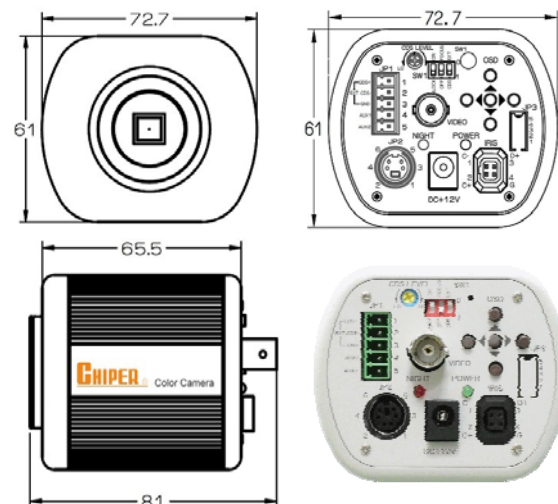

model and description

model : CPT-CD40 xx

xx : omit, Color only, IR rejection

xx = DN dual spectrum for D&N environment

xx = MF for ICR D&N mechanical filter

diagram and dimension

model : CPT-CD40

Specification is subject to change without prior notification.