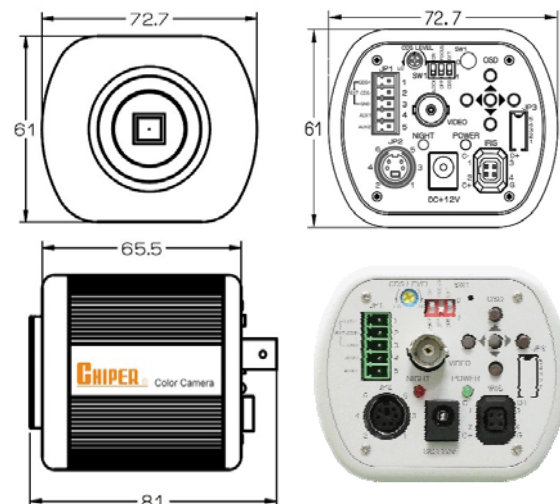

model and description

model : CPT-CD40 xx

xx : omit, Color only, IR rejection

xx = DN dual spectrum for D&N environment

xx = MF for ICR D&N mechanical filter

diagram and dimension

model : CPT-CD40

Specification is subject to change without prior notification.