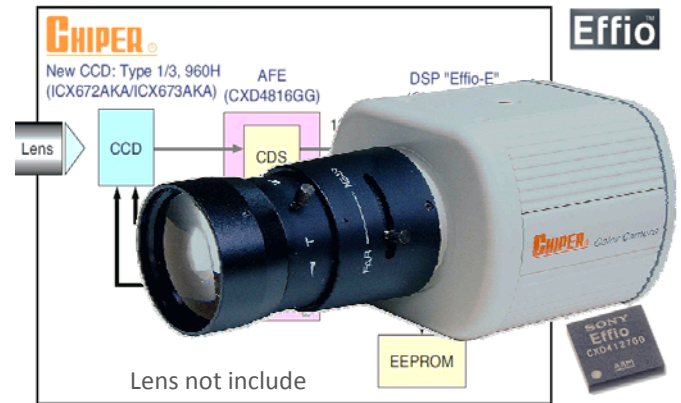

1/3" Effio Exview HAD II SONY 960H CCD
Star Light, Day and Night ICR Camera

CPT-CD40

High resolution 700 TV lines
Day-Night ICR filter , true color and fine focus image

SPECIFICATION

camera	model : CPT-CD40
Image sensor	Sony Effio 1/3" Exview HAD II COLOR CCD
Scanning system	2:1 interlace
Scanning frequency	NTSC: Hor 15,734Hz x Ver 59.94Hz, 60Hz Line lock PAL: Hor 15,625Hz x Ver 50Hz, 50Hz Line lock
Picture elements	NTSC: 976(H) x 494(V), 480K, 525 lines 60Hz PAL: 976(H) x 582(V), 570K, 625 lines 50Hz
Total number of pixels	NTSC: 1020(H) x 508(V), 520K PAL: 1020(H) x 596(V), 610K
Synchronization	Internal mode
Resolution	by coded read out, BiW-70TVL, Color-650TVL
Sensitivity	BW-0.01 Lux at F1.2, Color-0.5Lux at F1.2, AGC on
S/N Ratio	≥ 66dB (AGC off, AESC off, Y sig.)
video out	1.0Vp-p, 75Ω, BNC, Y/C mode optional
E.auto shutter	Auto Electronic Shutter : 1/50(60) ~ 1/100,000
Manual shutter	8 speed selection : 1/50(60), 1/100, 1/250, 1/500, 1/1000, 1/2000, 1/4000, 1/10000 second
Auto Gain	Up to 66 dB = ALC + Sample 38dB + DSP 28dB
Manual Gain	6/12/18/24/30/36/42/44.8 dB
A. White balance	Auto White Balance: 1800°K~12000°K
M. White balance	ATW / AWB / Push-Lock / Manual R-B level
D&N mode	ICR : dual filter for day time and night time
D&N SW	auto/ manual/ external/ CDS sensor/ IR LED sync.
D&N spectrum	dual filter : 240nm ~ 1200nm
Converter	analog: 12 bit (A/D), digital: BT.656-960H
OSD menu	OSD menu: Lens mode, shutter, white balance, gain, ID, Day & Night, WDR, Back-Light, Brightness, Gamma NDR 2D-3D, Motion, Privacy ... etc.
Specification	privacy- 4 zone(size and position), sense up-x2~x32, mirror-hor. Or ver., backlight , hi-level limited ..etc.
Linking	DC IRIS Lens, CDS and IR LED linking
Holder Mount	Lens: C/CS mount, Body: 1/4" 20unc up and down
Temperature	operating: -15°C ~ +60°C, storage: -30°C ~ +70°C
Ambient Humidity	0 to 95% relative, non-condensing
Casing structure	die-casting aluminum alloy, Ivory color
Power consumption	DC12V 1.5W 110mA
Dimension	73(W) x 61(H) x 81(L) mm , 280g
safety	CE