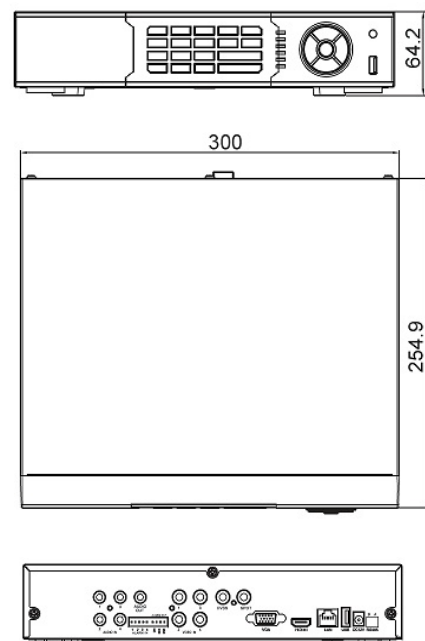

## diagram and dimension

HD-TVI HD 8 channel DVR, model: CPT-TVI-HDVR330-08

Specification is subject to change without prior notification.